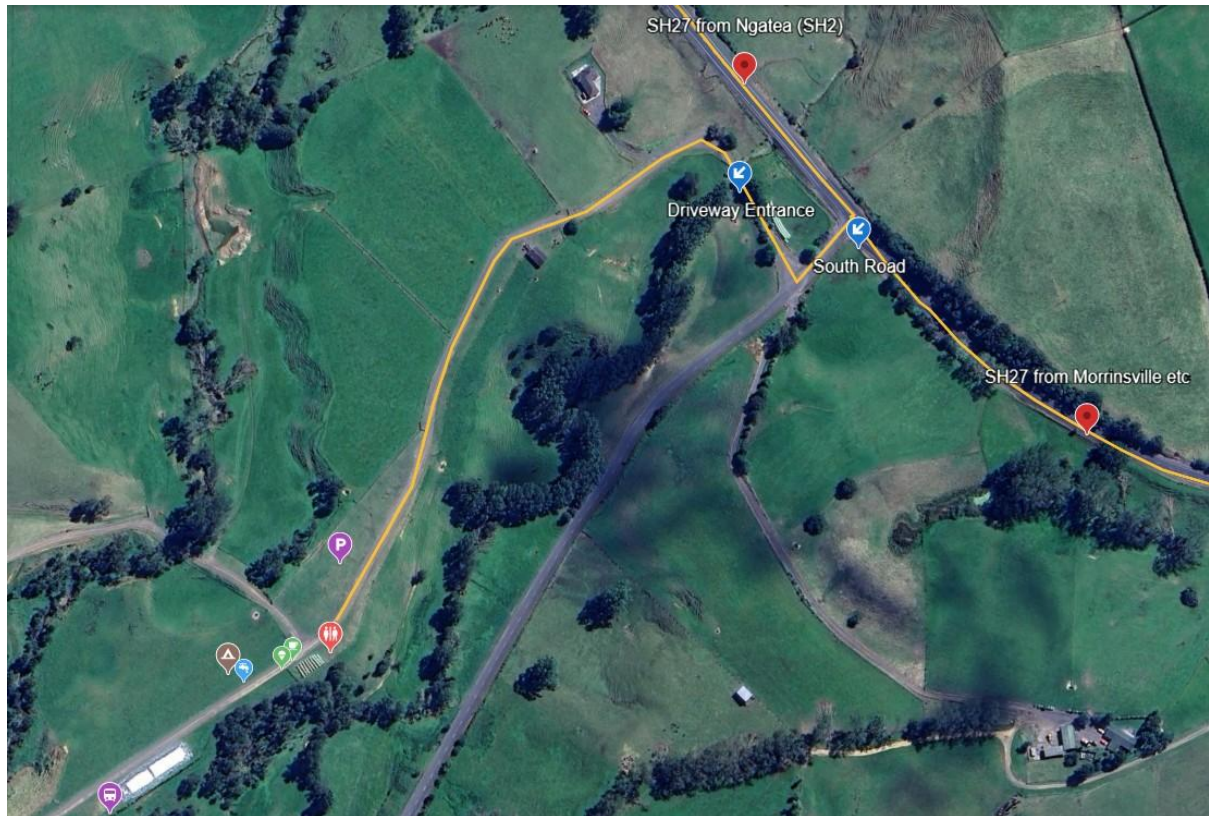

First Aid: All schools are asked to bring their own First Aid kits – ice will be provided. A trained First Aid person will be on site if assistance is required. Phone 111 in an emergency.

Parking: Will be signposted on your way up the road, an allocated marshal will also be there directing traffic, please follow their instructions.

Course Location and Maps: