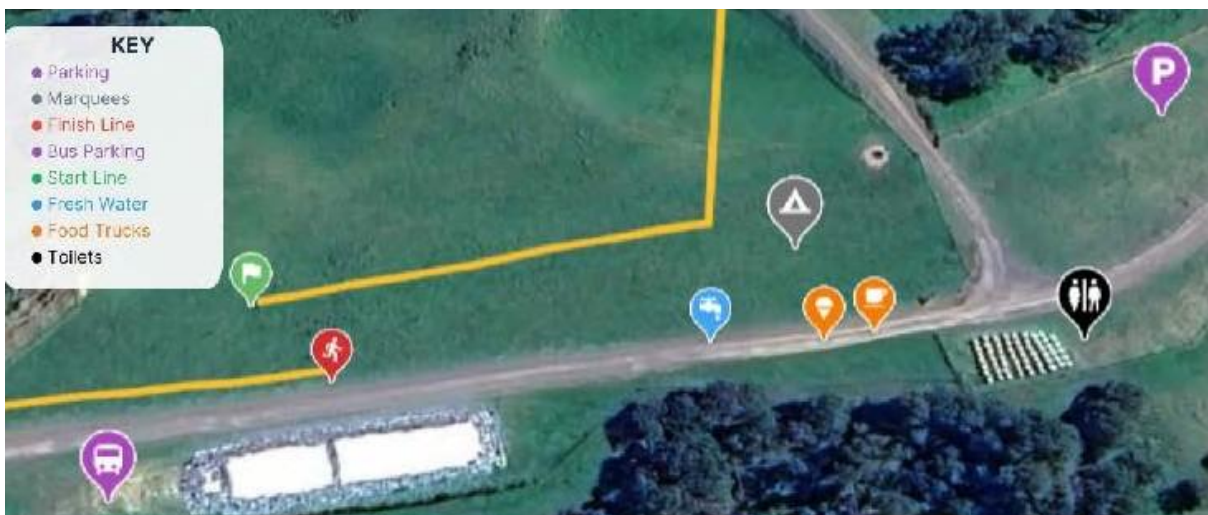

Year 9 Girls, Year 9 Boys, Junior Girls: 2km + 1km

Junior Boys, Senior Girls: 2km x 2

Para Girls/Boys: 2km x 1

Senior Boys: 2km + 1km, 2km + 1km