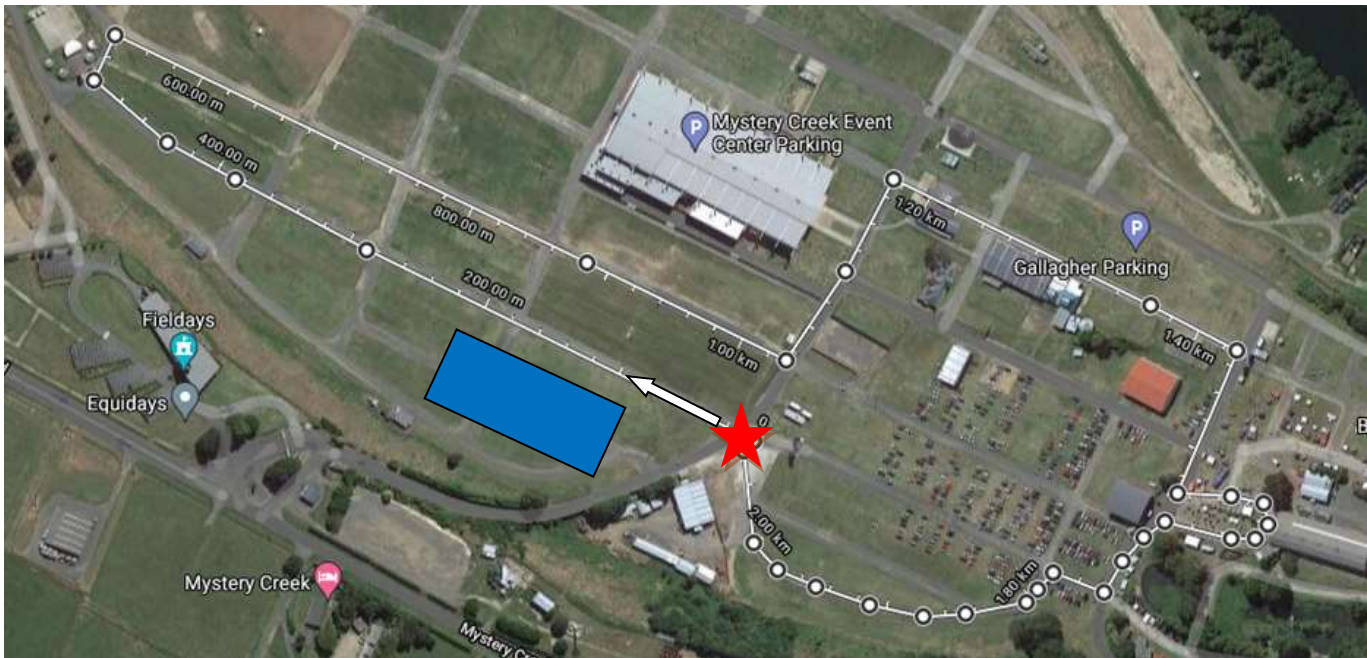

Course location / Description: The event is being held at Mystery Creek, Hamilton. Please enter through the Gate 2, 125 Mystery Creek Road. As you enter, drive to the gates and then down the steep hill to the venue. At the bottom of the hill turn left and park in the marked area. The parking area is adjacent to the course.

The main course is a 2 km loop over mainly flat terrain, with one small incline per lap. Competitors in the 3k and 5k events will start with a 1km lap that begins close to the main starting area but goes in a different direction joining halfway around the main lap (see course maps).

In order to keep costs to a minimum, we have decided to combine some races. There will be an U12/U14 race followed by a race with all other grades. This means that 3k and 5k runners will be starting in a different direction to other distances in their respective events. There may also be some lapping of runners during the event. You will also need to count your laps to ensure you enter the separate finishing straight on your last lap.

2 km lap: Blue area is car parking/ = Start/finish area